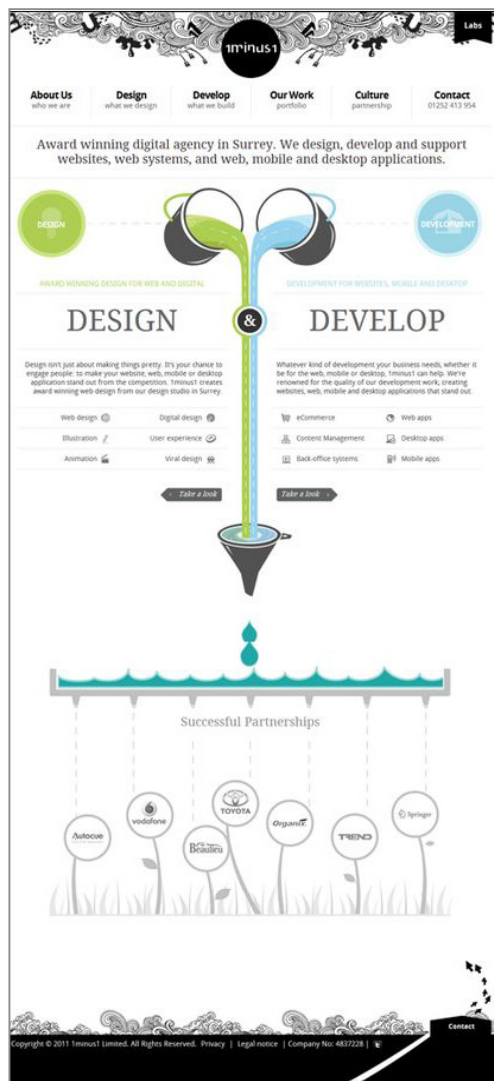

1. HEADING: Alice
BODY: Roboto

2. HEADING: Anton
SUBHEAD: Signpainter
BODY: Avenir
(<http://farmfreshtoyou.com>)

3. HEADING / SUBHEAD: Amatic
BODY: MavenPro
SUBHEAD / QUOTE: Georgia
(<http://smallfarmcentral.com>)

4. HEADING/SUBHEAD: Lusitana
BODY: Roboto thin
SUBHEAD/QUOTE: Roboto Slab

4. HEADING/SUBHEAD: Vast Shadow
BODY: Open Sans
SUBHEAD/QUOTE: Sue Ellen Francisco

MOOD BOARD 1

Inspirational Pins

MOOD BOARD 2

Website Design Inspiration *note: all yellow borders are clickable url