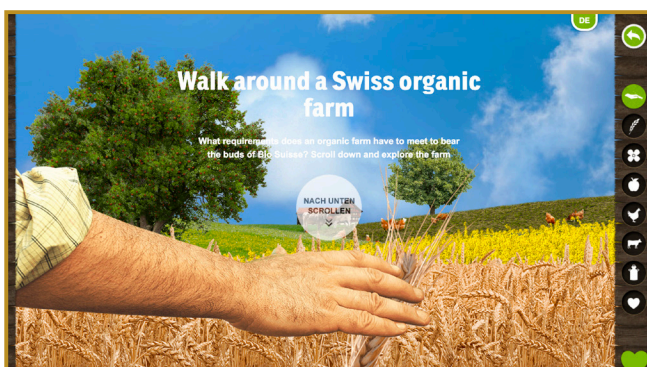

Website Navigation Inspiration