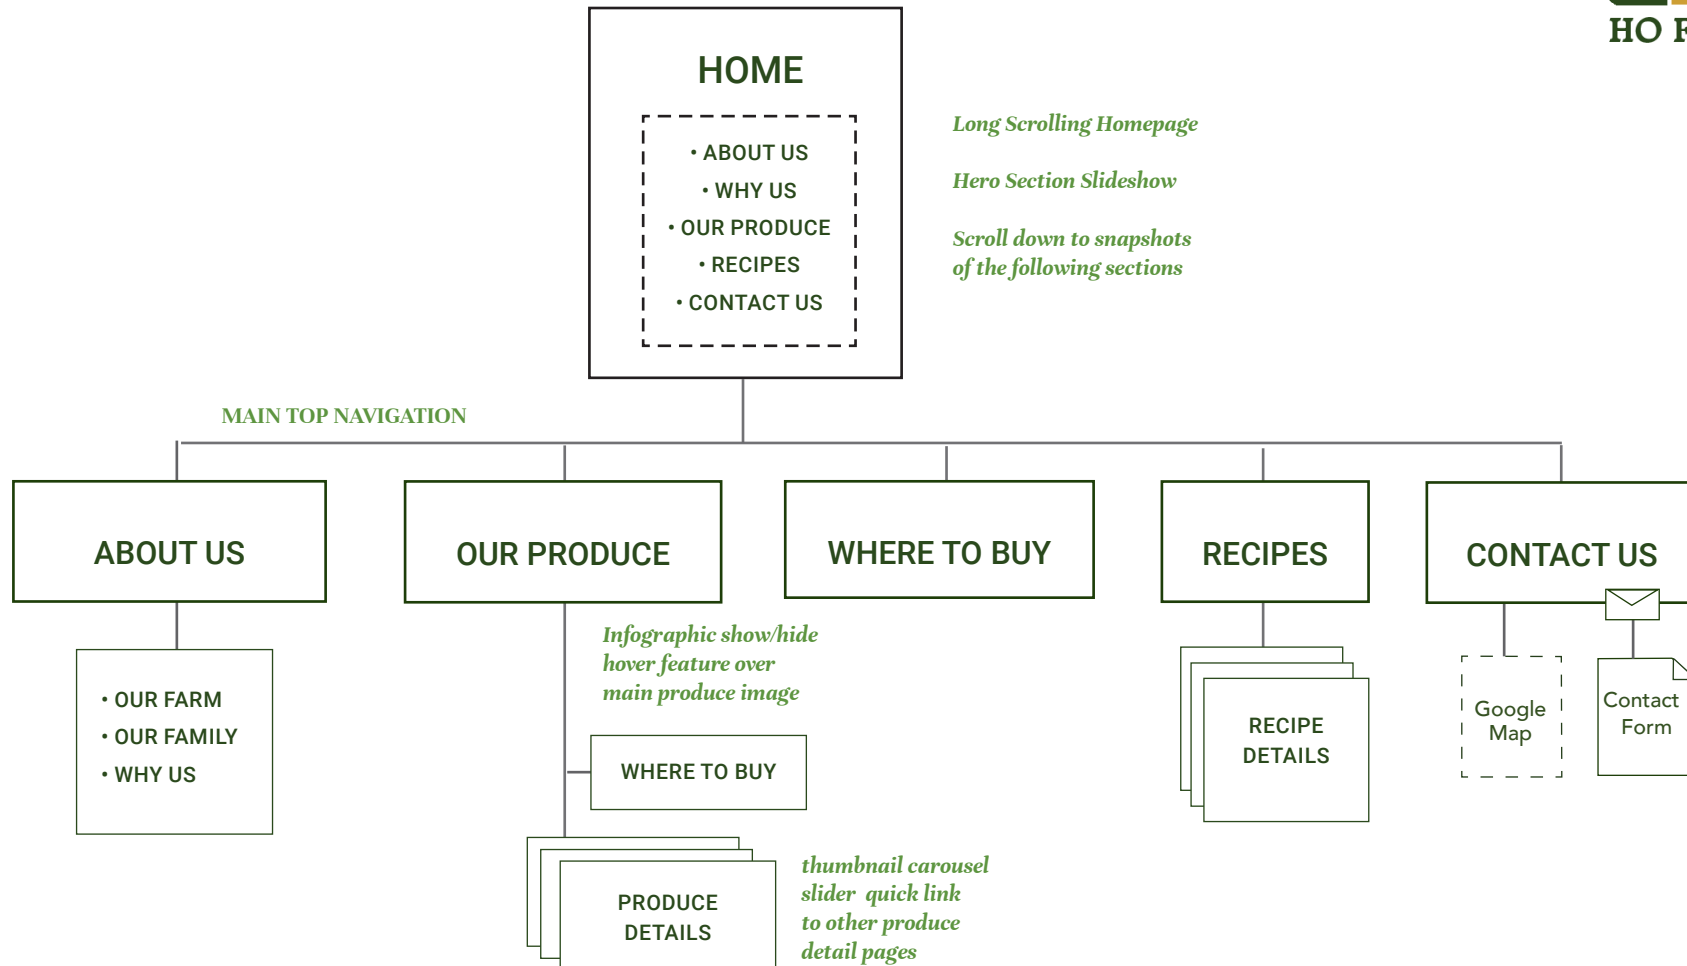

SITE MAP

HO FARMS

FOOTER ITEMS

Blog	FAQ's	Careers	Twitter
Contact Us	Our Services	Community	Facebook
			Instagram

address & copy right *scroll tap back up to home hero section*